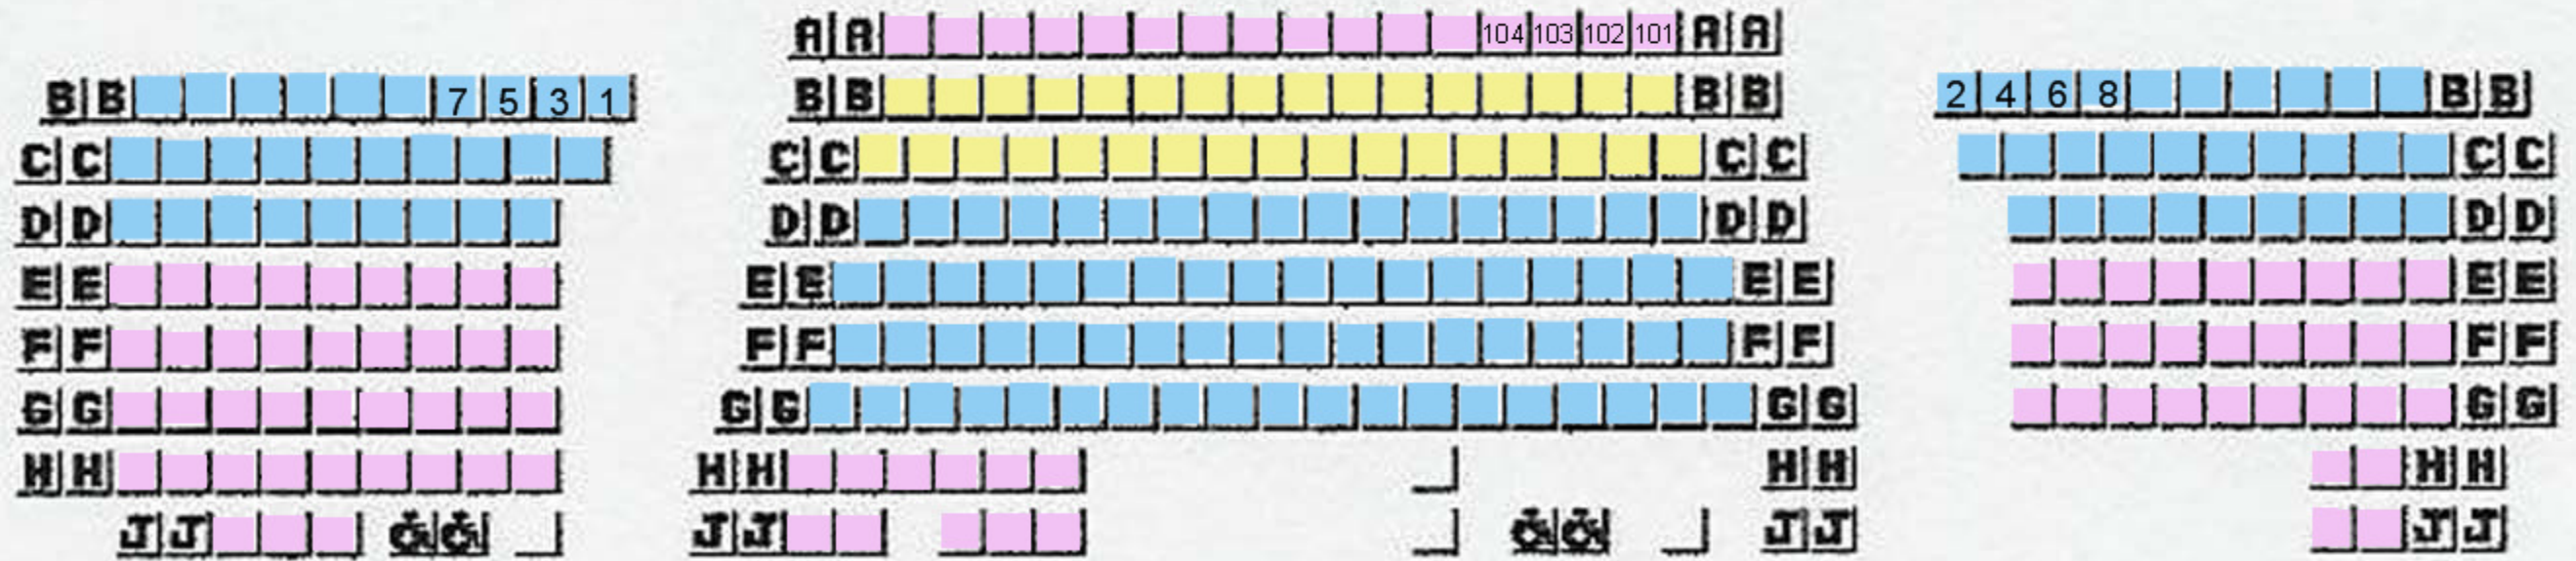

ORCHESTRA

- A Seating
- B Seating
- C Seating

BALCONY

TEMPLE THEATER